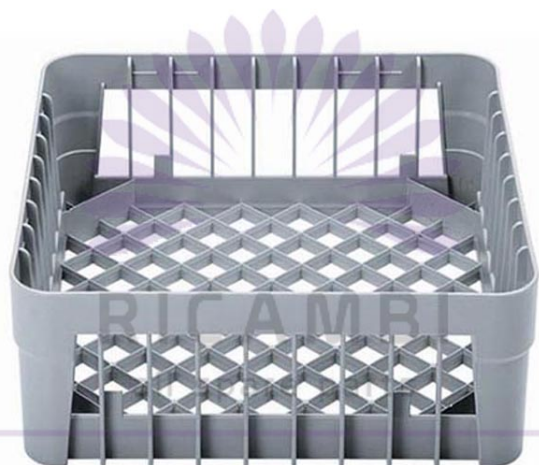

RACK FOR GLASS WITH ANGLE, 400X400X150 MM BAR 40A

Ref: 90805.274.002
Magnus

Smooth upper border for a safe and easy filling.

The special shape of the structure allows an easy draining of the water for best cleaning results and fast drying.

Light and robust, highly resistant plastic, according to european norms

Basket with angles avoids the cups sliding into the corners, allowing a throughout cleaning.

MIRANDA & SERRA, SA

FEATURES

Dimensions (WDH)	400x400x150 mm
Packaging dimensions	410x410x150 mm