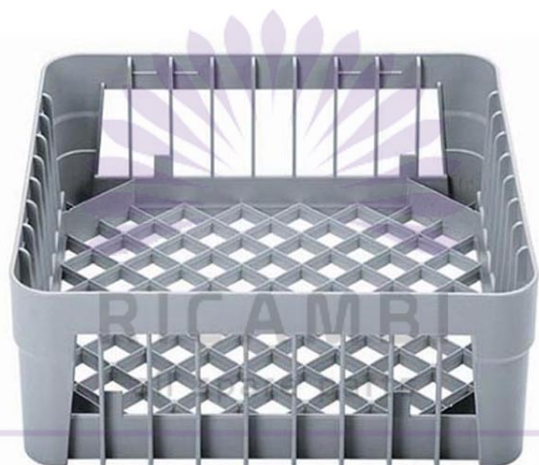

RACK FOR GLASS WITH ANGLE, 400X400X150 MM BAR 40A

Ref: 90805.274.002
Magnus

Smooth upper border for a safe and easy filling.

The special shape of the structure allows an easy draining of the water for best cleaning results and fast drying.

Light and robust, highly resistant plastic, according to european norms

Basket with angles avoids the cups sliding into the corners, allowing a throughout cleaning.

MIRANDA & SERRA, SA

FEATURES

Dimensions (WDH)

400x400x150 mm

Packaging dimensions

410x410x150 mm